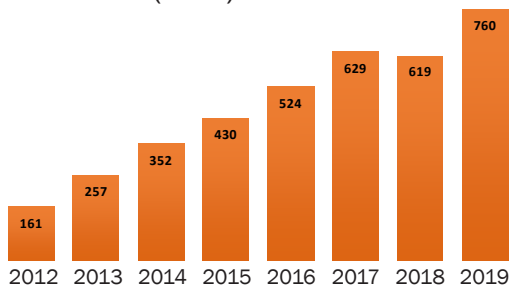

Asset Growth (000's)