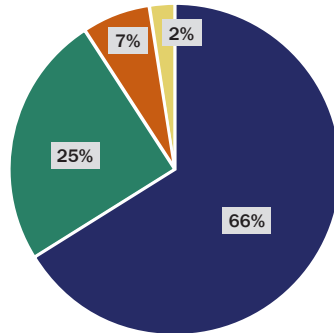

2019 Income and Support: $211,792

- Employee Support: $118,592
- Woodard & Curran Support: $49,112
- Public Support: $22,531
- Event Support: $21,557

Grants Awarded (000's)