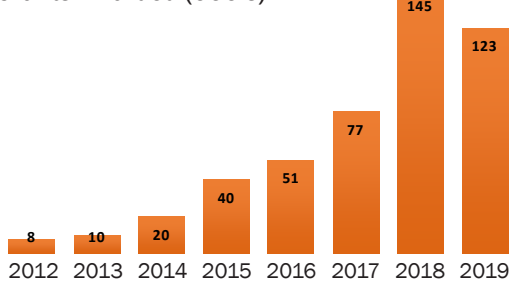

2019 Income and Support: $211,792

- Employee Support: $118,592
- Woodard & Curran Support: $49,112
- Public Support: $22,531
- Event Support: $21,557

Grants Awarded (000's)