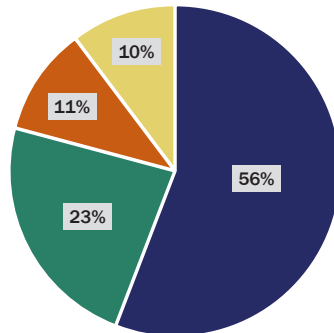

2019 FINANCIAL REPORT

Beginning of Year Total Assets = $619,000

Year-End Total Assets = $760,000

Change in Assets = $141,000

Asset Growth (000's)

2019 Income and Support: $211,792

- Employee Support: $118,592
- Woodard & Curran Support: $49,112
- Public Support: $22,531
- Event Support: $21,557

2019 Expenses and Giving: $186,453

- Grants: $123,400
- Administrative Costs: $46,004
- Event Expenses: $12,639
- Fundraising: $4,370

GRANTS AWARDED
$123k in 2019 vs. $145k in 2018